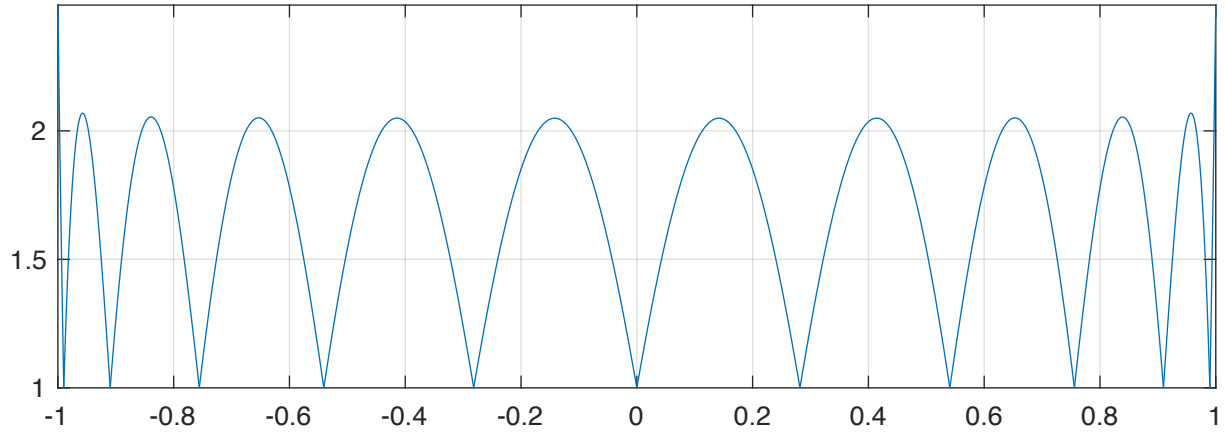

**11 Chebyshev points Lambda = 2.49**

**11 equispaced points Lambda = 29.90**